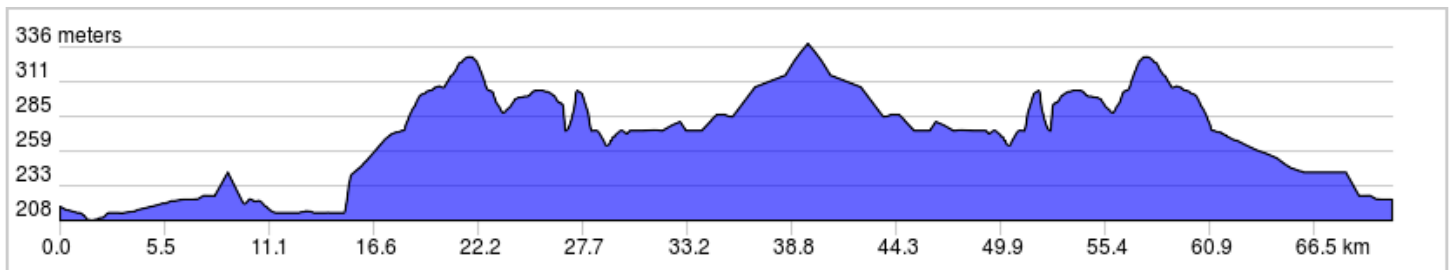

Road Race: Hwy 130 to Hwy 595 & return

Start: Whitewater golf course entrance on Hwy 130. Same route out as first race but return back to start with return on Barrie Drive to Finish just before Hwy 130 junction.

Road Race: Hwy 130 to Hwy 595 & return

0.0	0.0	▀	Start of route
4.0	4.0	→	R to stay on ON-130 S
6.0	2.1	↑	Continue onto Barrie Dr
8.9	2.9	→	R onto River Rd
14.4	5.5	↑	Continue straight onto ON-588
27.8	13.4	→	R onto ON-595 N
29.4	1.7	→	R to stay on ON-595 N
49.9	20.5	←	L to stay on ON-595 S
51.6	1.7	←	L onto ON-588 E
61.5	10.0	→	R onto Barrie Dr
70.6	9.1	▀	End of route

70.6 kilometers. +414/-408 meters