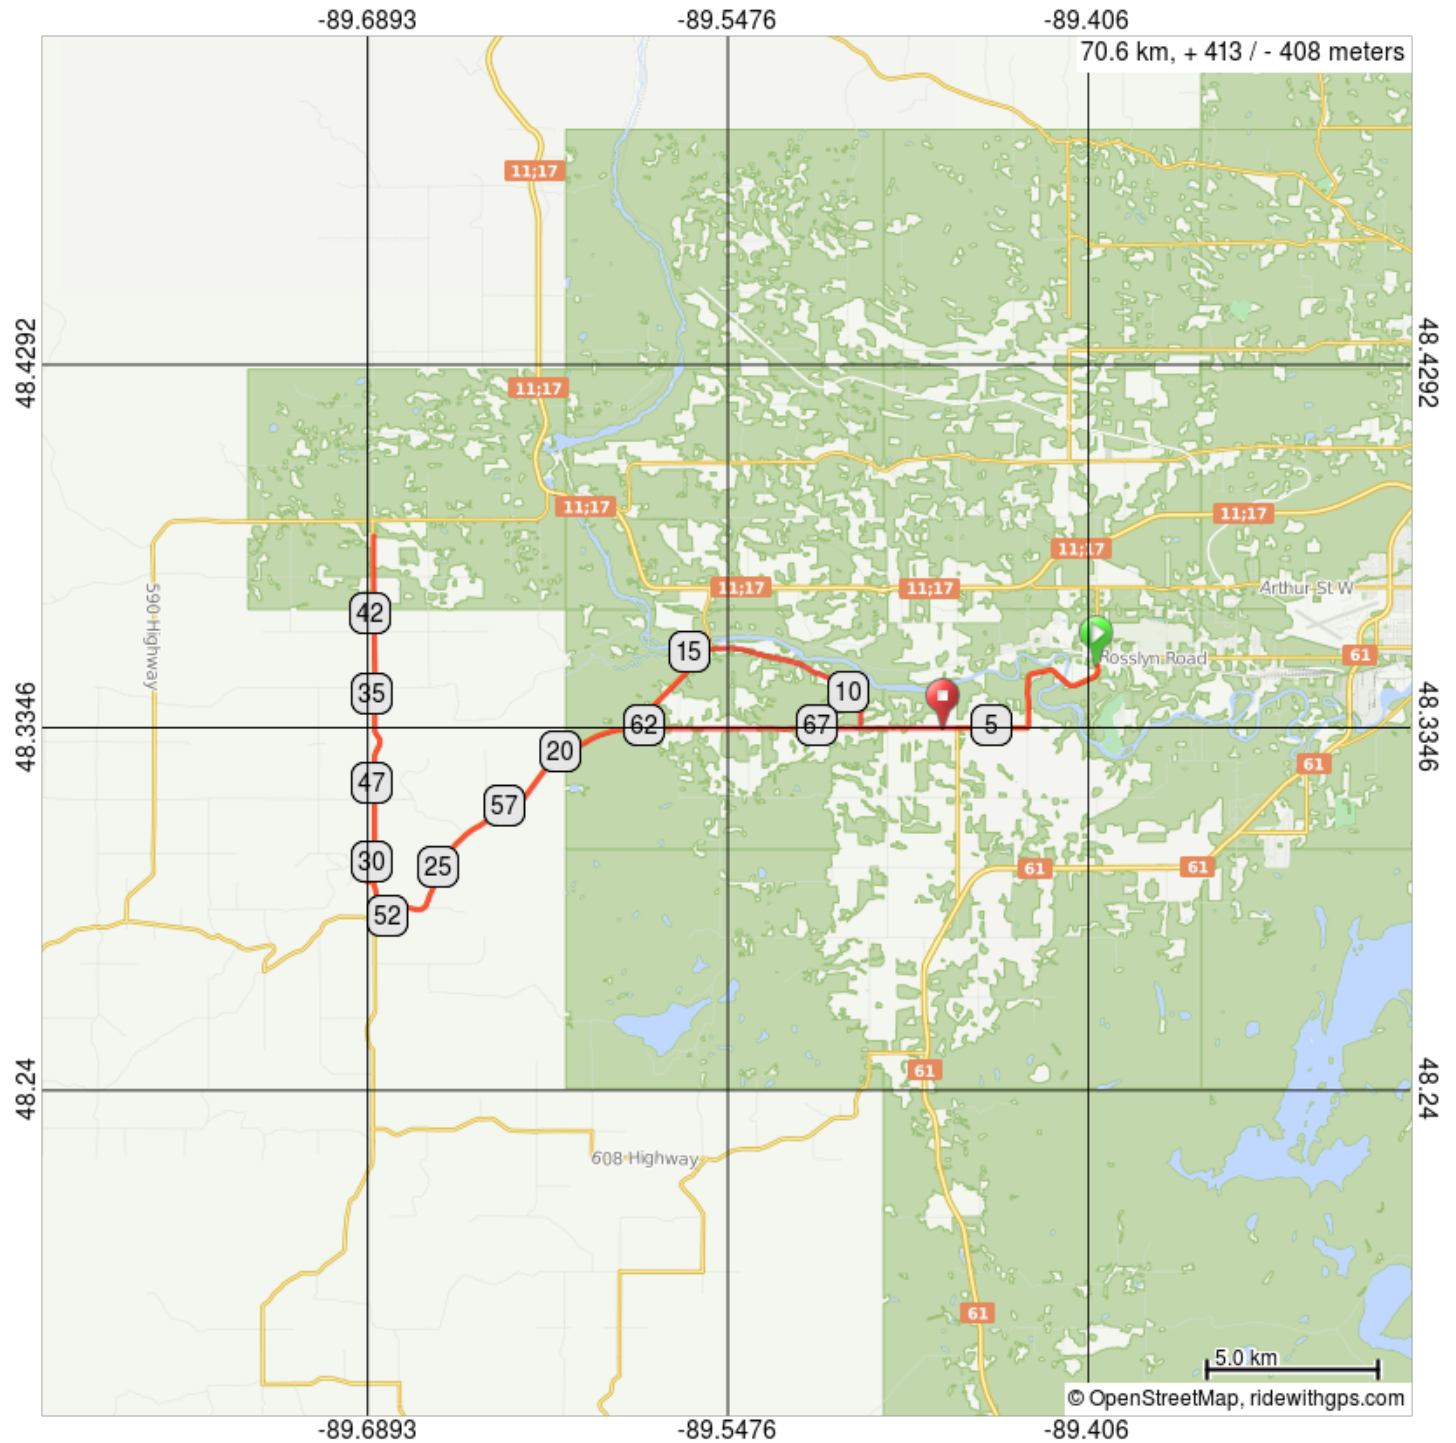

Road Race: Hwy 130 to Hwy 595 & return

Start: Whitewater golf course entrance on Hwy 130. Same route out as first race but return back to start with return on Barrie Drive to Finish just before Hwy 130 junction.

Road Race: Hwy 130 to Hwy 595 & return

0.0	0.0	▀	Start of route
4.0	4.0	→	R to stay on ON-130 S
6.0	2.1	↑	Continue onto Barrie Dr
8.9	2.9	→	R onto River Rd
14.4	5.5	↑	Continue straight onto ON-588
27.8	13.4	→	R onto ON-595 N
29.4	1.7	→	R to stay on ON-595 N
49.9	20.5	←	L to stay on ON-595 S
51.6	1.7	←	L onto ON-588 E
61.5	10.0	→	R onto Barrie Dr
70.6	9.1	▀	End of route

70.6 kilometers. +414/-408 meters