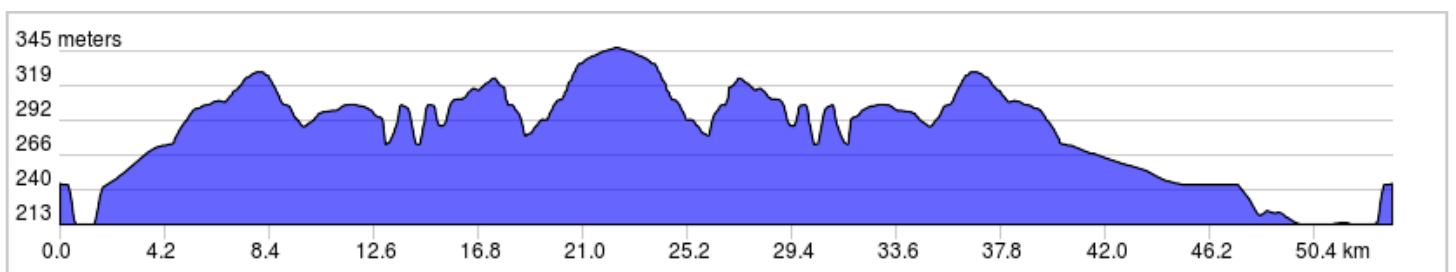

# Road Race: Hymers Classic Cat 3

Date: June 13

Time: 10:30 am start

Registration at Norwester Arena on Hwy 588

Note change to route coming back on Barrie Drive and looping up River Road to conclusion at arena.

## Road Race: Hymers Classic Cat 3

0.0	0.0	🚩	Start of route
0.7	0.7	→	R to stay on ON-588
40.7	40.0	→	R onto Barrie Dr
47.3	6.7	←	L onto River Rd
52.8	5.5	→	R onto ON-588
53.5	0.7	🚩	End of route

53.5 kilometers. +494/-494 meters