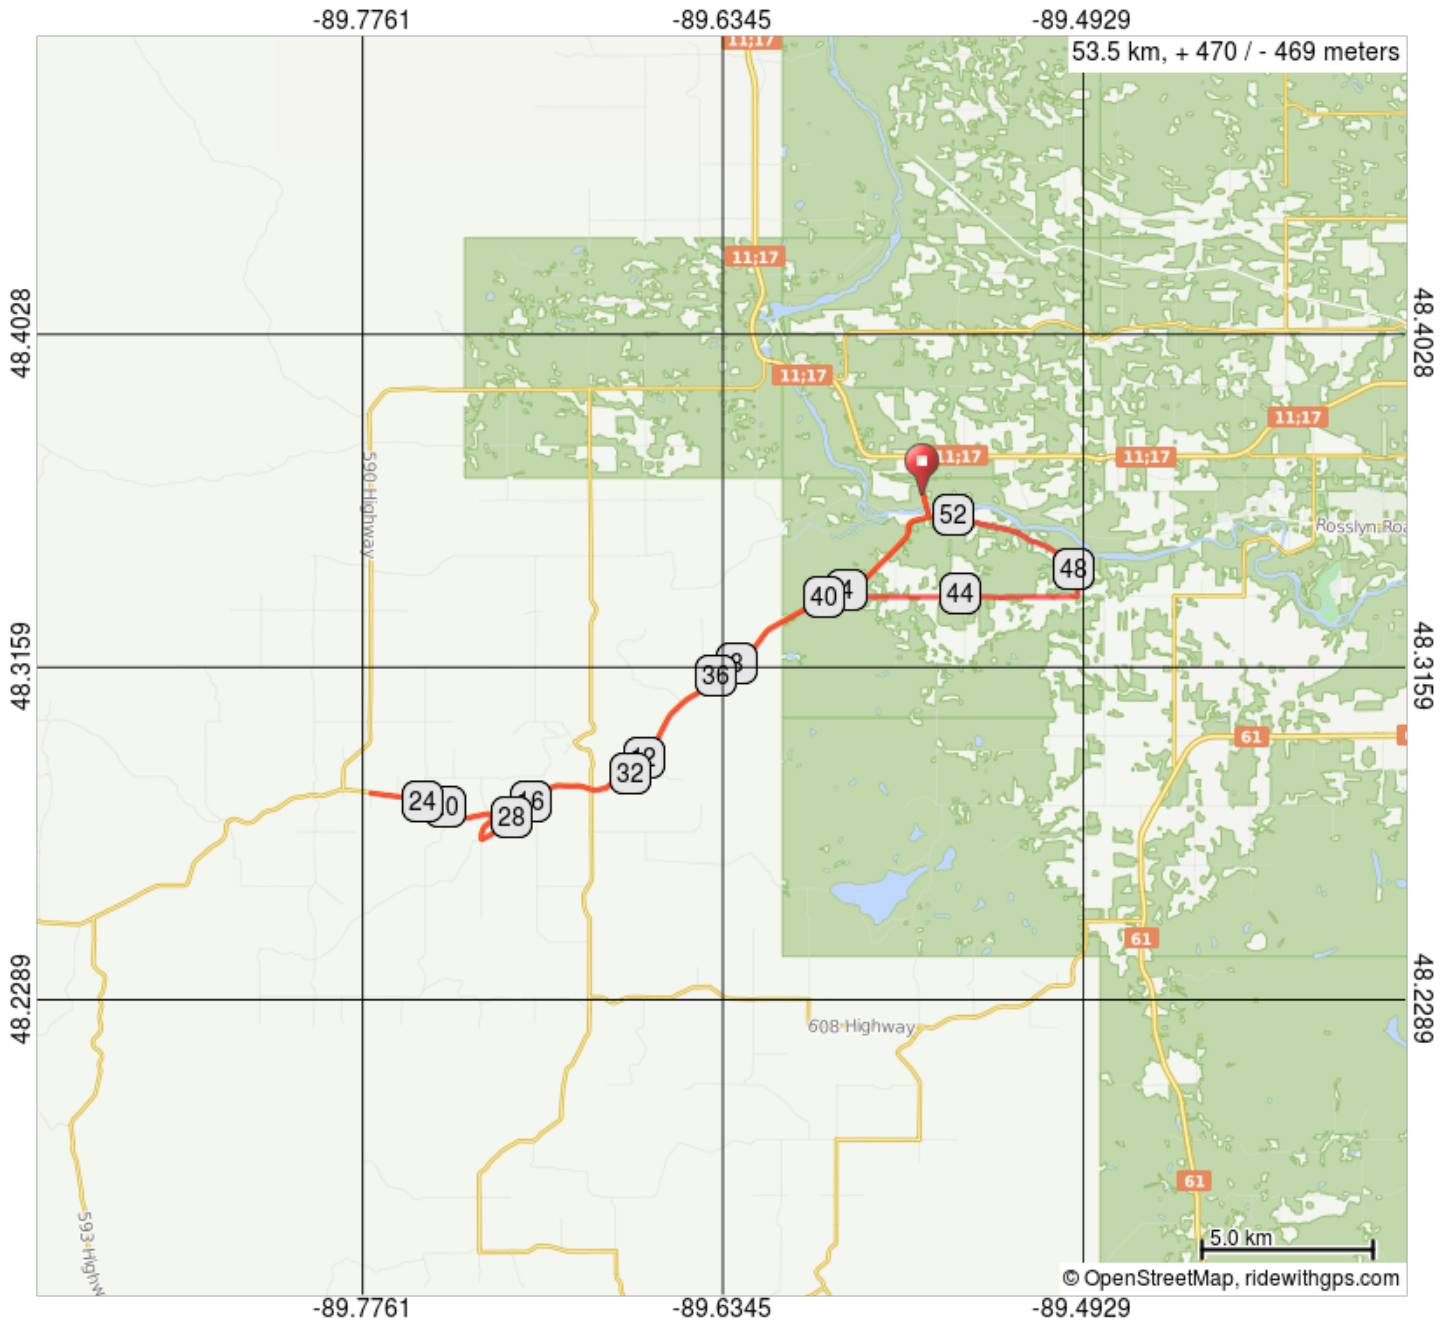

Road Race: Hymers Classic Cat 3

Date: June 13

Time: 10:30 am start

Registration at Norwester Arena on Hwy 588

Note change to route coming back on Barrie Drive and looping up River Road to conclusion at arena.

Road Race: Hymers Classic Cat 3

0.0	0.0	🚩	Start of route
0.7	0.7	→	R to stay on ON-588
40.7	40.0	→	R onto Barrie Dr
47.3	6.7	←	L onto River Rd
52.8	5.5	→	R onto ON-588
53.5	0.7	🚩	End of route

53.5 kilometers. +494/-494 meters
