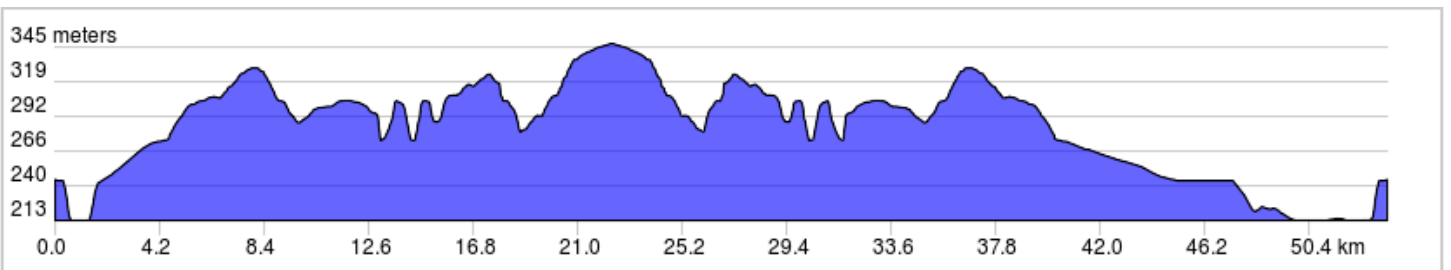

Road Race: Hymers Classic Cat 3

Date: June 13

Time: 10:30 am start

Registration at Norwester Arena on Hwy 588

Note change to route coming back on Barrie Drive and looping up River Road to conclusion at arena.

Road Race: Hymers Classic Cat 3

0.0	0.0	🚩	Start of route
0.7	0.7	→	R to stay on ON-588
40.7	40.0	→	R onto Barrie Dr
47.3	6.7	←	L onto River Rd
52.8	5.5	→	R onto ON-588
53.5	0.7	🚩	End of route

53.5 kilometers. +494/-494 meters
