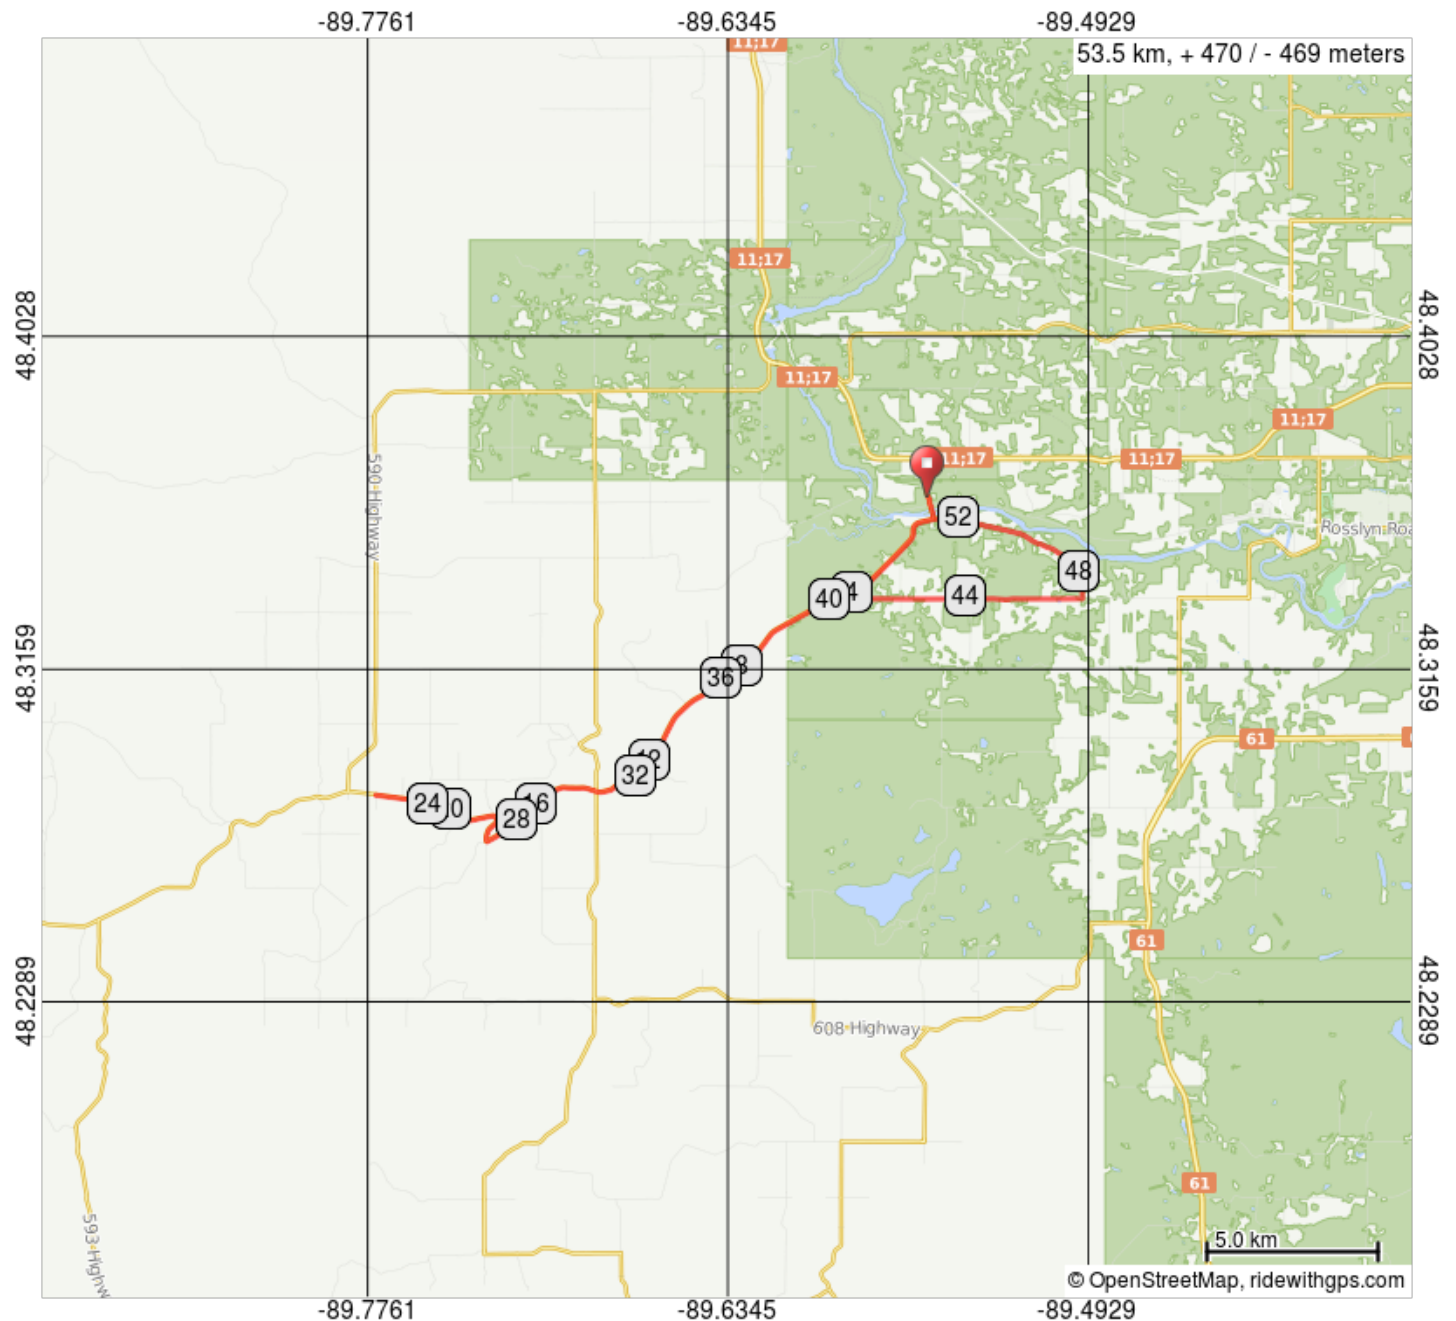

# Road Race: Hymers Classic Cat 3

Date: June 13

Time: 10:30 am start

Registration at Norwester Arena on Hwy 588

Note change to route coming back on Barrie Drive and looping up River Road to conclusion at arena.

## Road Race: Hymers Classic Cat 3

0.0	0.0	🚩	Start of route
0.7	0.7	→	R to stay on ON-588
40.7	40.0	→	R onto Barrie Dr
47.3	6.7	←	L onto River Rd
52.8	5.5	→	R onto ON-588
53.5	0.7	🚩	End of route

53.5 kilometers. +494/-494 meters