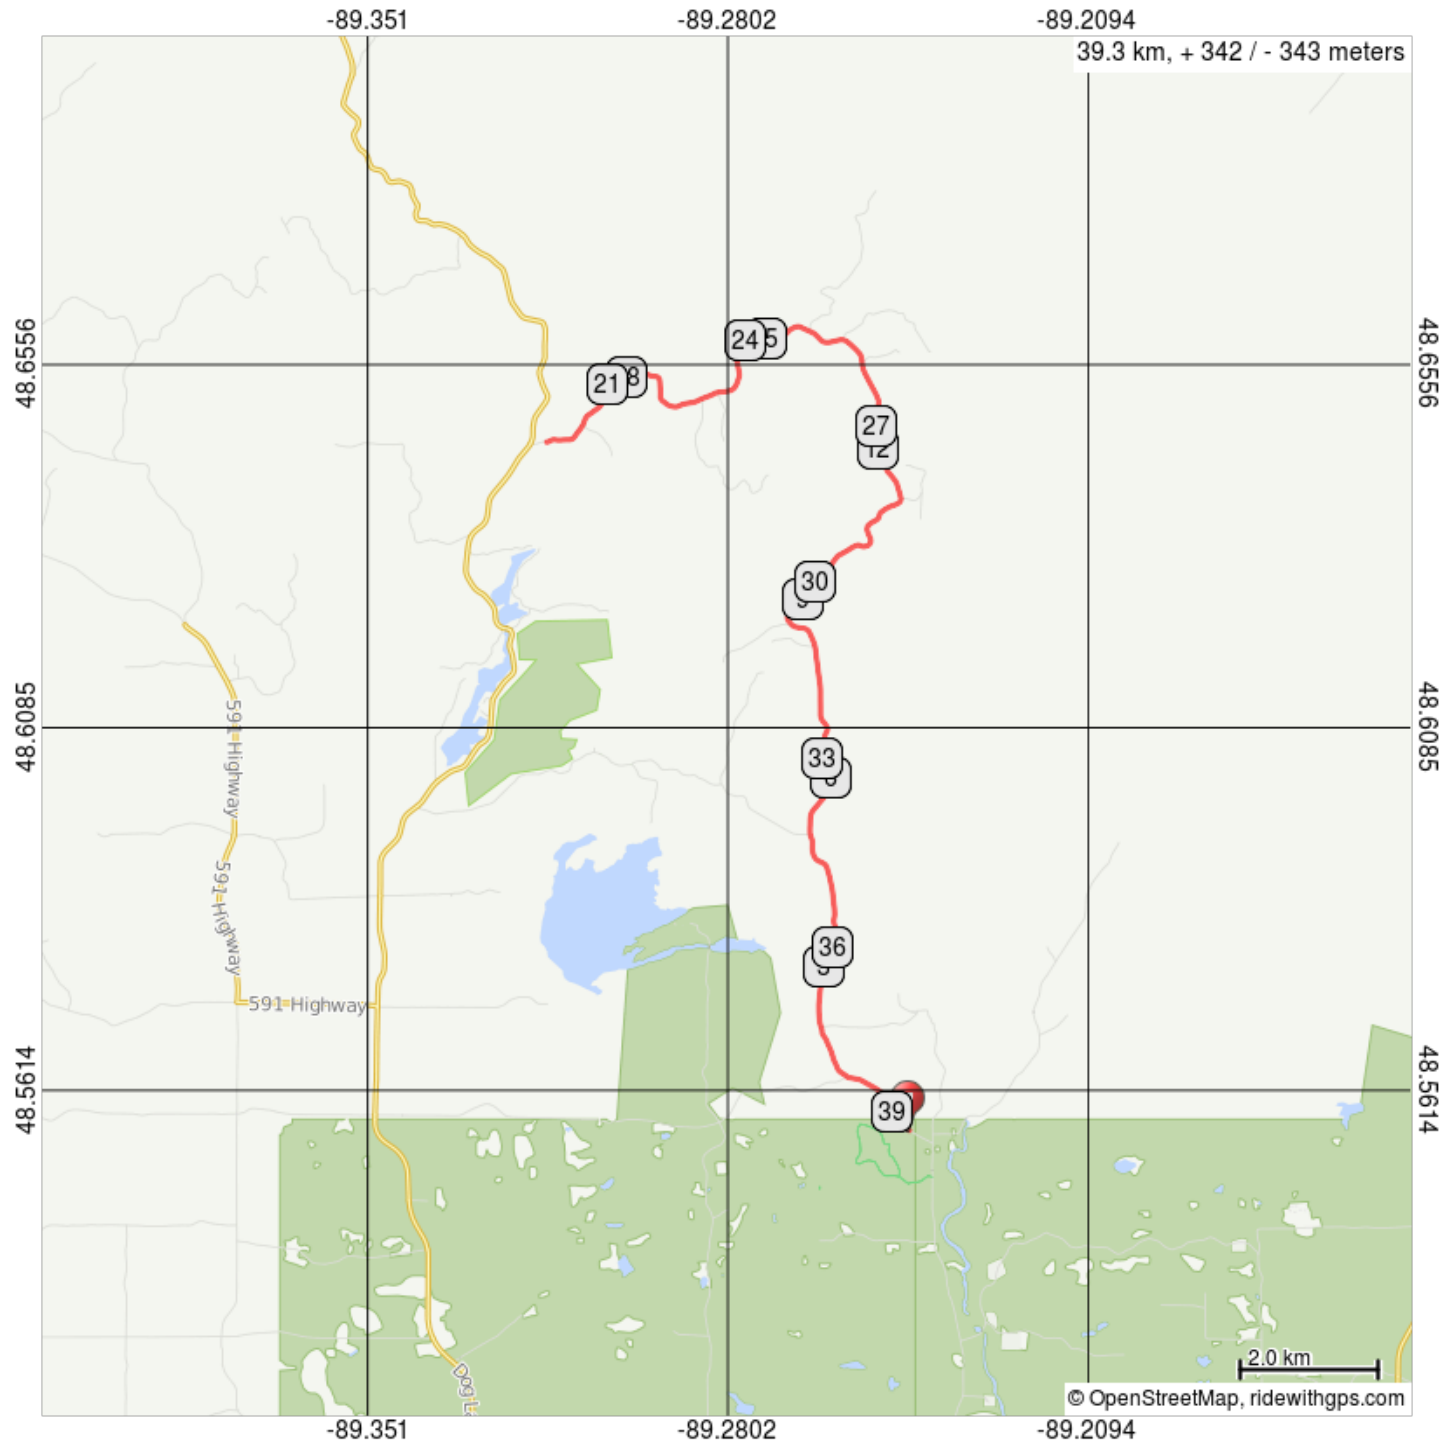

Road Race: Pike Lake Punisher

Start: Just past firehall on Kam Current

Parking: Saranpaas garage on Pike Lake Road (2 or 3 km past start).

Road Race: Pike Lake Punisher

0.0	0.0	▀	Start of route
1.3	1.3	↑	Continue onto Pike Lake Rd
11.2	9.9	←	Slight L onto Howcum Lake Rd
28.1	16.9	↑	Continue onto Pike Lake Rd
38.0	9.9	↑	Continue onto Kam Current Rd
39.3	1.3	▀	End of route

39.3 kilometers. +354/-357 meters
