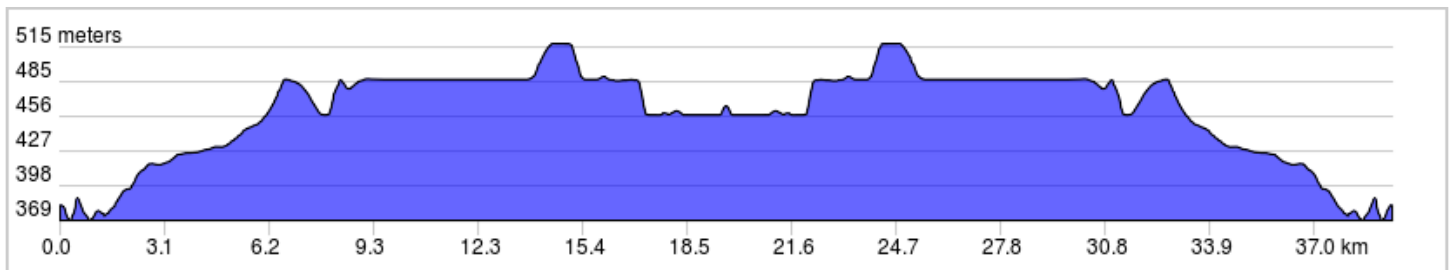

Road Race: Pike Lake Punisher

Start: Just past firehall on Kam Current

Parking: Saranpaas garage on Pike Lake Road (2 or 3 km past start).

Road Race: Pike Lake Punisher

0.0	0.0	▀	Start of route
1.3	1.3	↑	Continue onto Pike Lake Rd
11.2	9.9	←	Slight L onto Howcum Lake Rd
28.1	16.9	↑	Continue onto Pike Lake Rd
38.0	9.9	↑	Continue onto Kam Current Rd
39.3	1.3	▀	End of route

39.3 kilometers. +354/-357 meters
