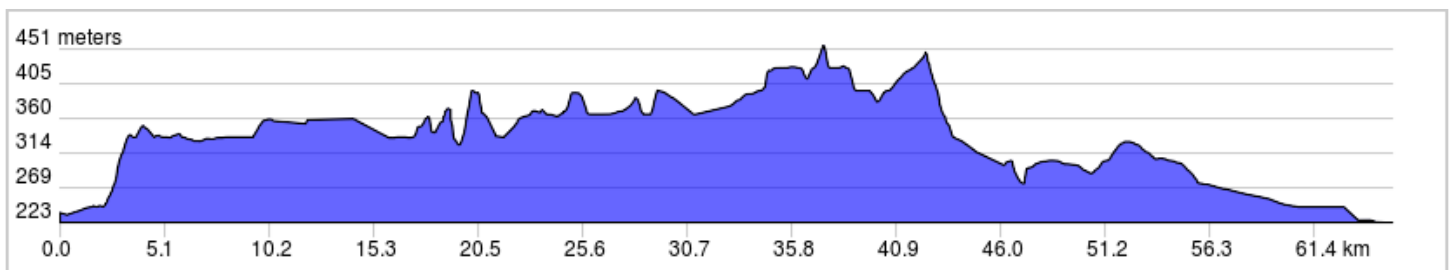

Road Race: Triple Crown Cat 1 and 2

Distance (Km): Cat 1&2 69k; Description: Neutral ride to Hwy 608 and top of moose hill. Includes Hwy 597/595 and return on 588, Barrie Drive.

Start: Valley Central Public School Just east of Hwy 130

Finish: 400 meters from junction of Barrie Rd and Hwy 130.

Parking: Valley Central Public School on Candy Mt. Road

Comments: For Category 1, 2, 3 and woman, there is a ~8 km neutral zone to HW 608. Racing may commence once all riders are on HW 608. Final placing on the stage earns points toward overall results. Intermediate King of the Mountain (KOM) points also contribute to final overall results. Cat 1 and 2 = 70 km

Road Race: Triple Crown Cat 1 and 2

0.0	0.0	🚩	Start of route
8.2	8.2	←	L onto ON-597 S
14.5	6.3	←	L to stay on ON-597 S
19.1	4.6	→	R onto ON-595 N
20.0	0.9	①	KOM 1
31.0	11.1	→	R to stay on ON-595 N
46.2	15.2	→	R onto ON-588 E
56.2	10.0	→	R onto Barrie Dr
65.2	9.0	🚩	End of route

65.2 kilometers. +661/-673 meters
