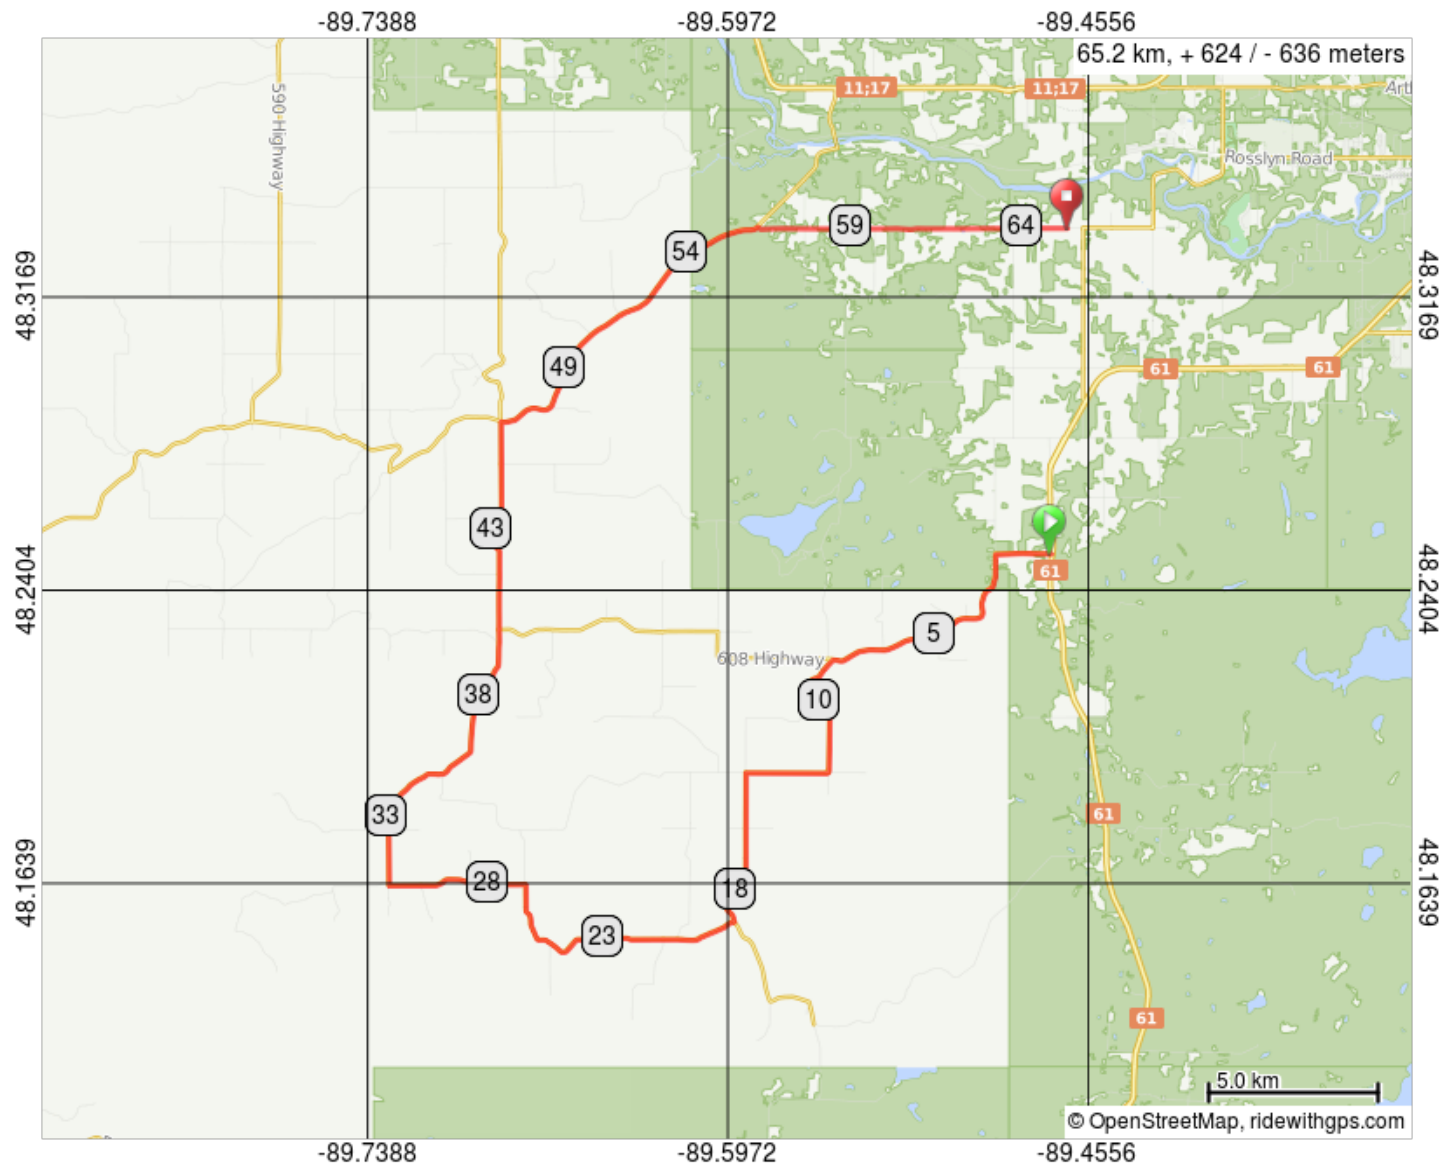

Road Race: Triple Crown Cat 1 and 2

Distance (Km): Cat 1&2 69k; Description: Neutral ride to Hwy 608 and top of moose hill. Includes Hwy 597/595 and return on 588, Barrie Drive.

Start: Valley Central Public School Just east of Hwy 130

Finish: 400 meters from junction of Barrie Rd and Hwy 130.

Parking: Valley Central Public School on Candy Mt. Road

Comments: For Category 1, 2, 3 and woman, there is a ~8 km neutral zone to HW 608. Racing may commence once all riders are on HW 608. Final placing on the stage earns points toward overall results. Intermediate King of the Mountain (KOM) points also contribute to final overall results. Cat 1 and 2 = 70 km

Road Race: Triple Crown Cat 1 and 2

0.0	0.0	🚩	Start of route
8.2	8.2	←	L onto ON-597 S
14.5	6.3	←	L to stay on ON-597 S
19.1	4.6	→	R onto ON-595 N
20.0	0.9	①	KOM 1
31.0	11.1	→	R to stay on ON-595 N
46.2	15.2	→	R onto ON-588 E
56.2	10.0	→	R onto Barrie Dr
65.2	9.0	🚩	End of route

65.2 kilometers. +661/-673 meters
