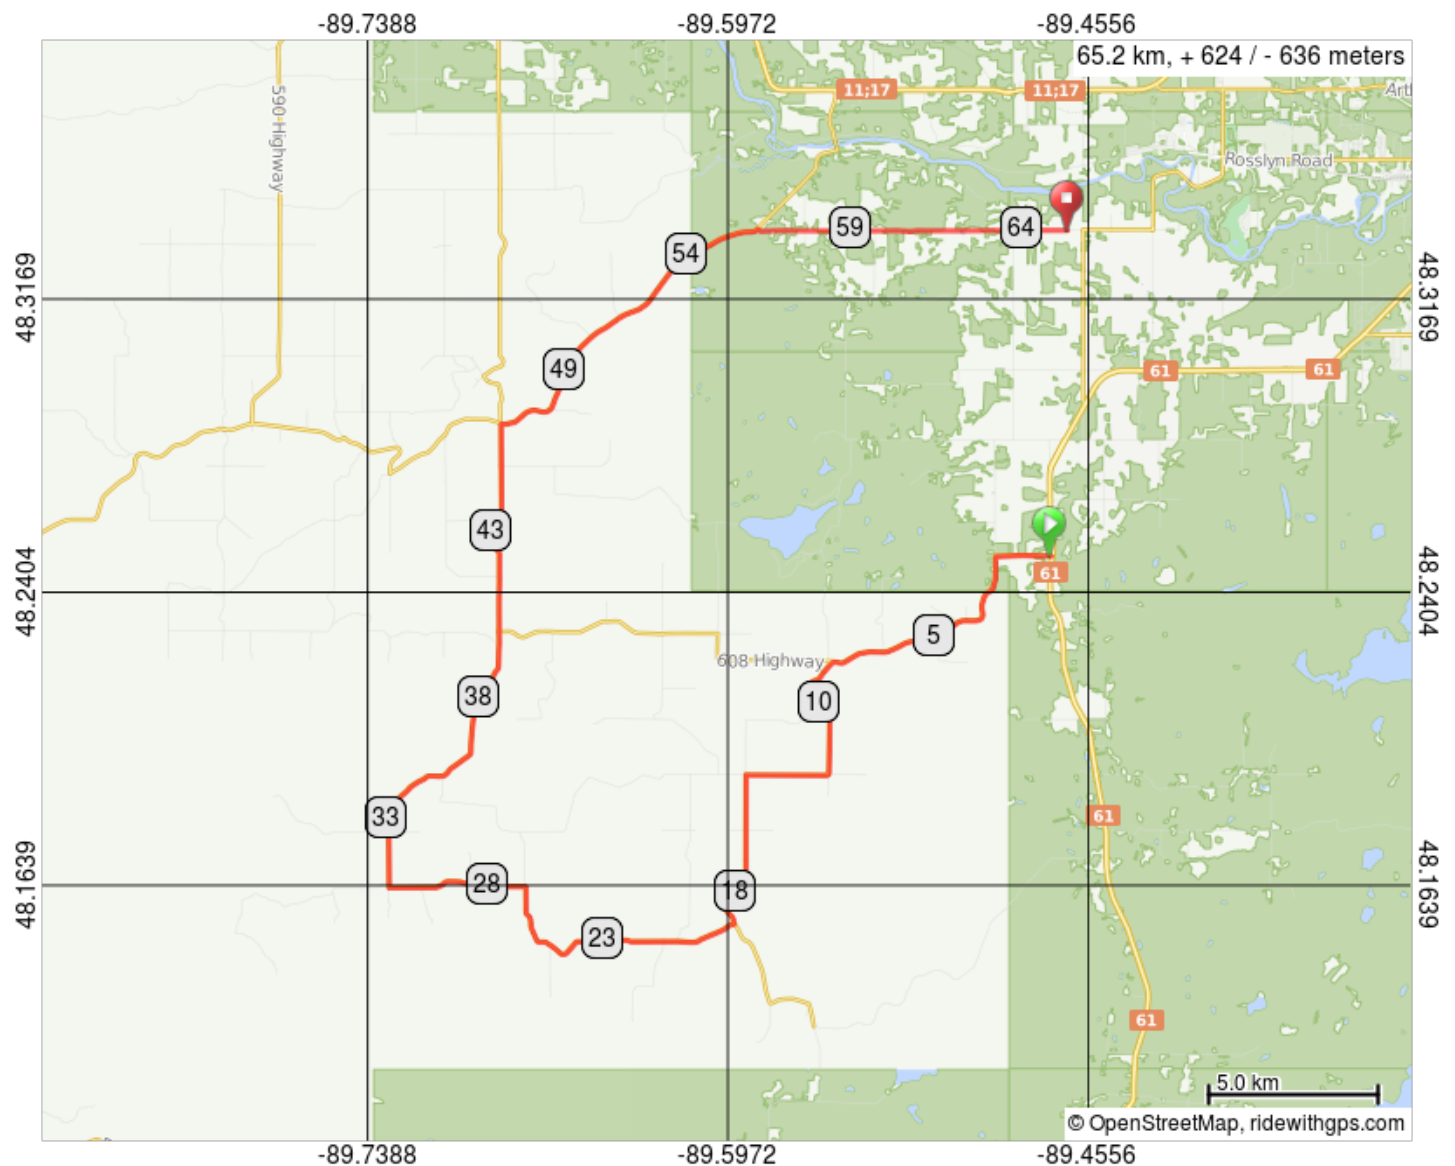

# Road Race: Triple Crown Cat 1 and 2

Distance (Km): Cat 1&2 69k; Description: Neutral ride to Hwy 608 and top of moose hill. Includes Hwy 597/595 and return on 588, Barrie Drive.

Start: Valley Central Public School Just east of Hwy 130

Finish: 400 meters from junction of Barrie Rd and Hwy 130.

Parking: Valley Central Public School on Candy Mt. Road

Comments: For Category 1, 2, 3 and woman, there is a ~8 km neutral zone to HW 608. Racing may commence once all riders are on HW 608. Final placing on the stage earns points toward overall results. Intermediate King of the Mountain (KOM) points also contribute to final overall results. Cat 1 and 2 = 70 km

## Road Race: Triple Crown Cat 1 and 2

0.0	0.0	🚩	Start of route
8.2	8.2	←	L onto ON-597 S
14.5	6.3	←	L to stay on ON-597 S
19.1	4.6	→	R onto ON-595 N
20.0	0.9	①	KOM 1
31.0	11.1	→	R to stay on ON-595 N
46.2	15.2	→	R onto ON-588 E
56.2	10.0	→	R onto Barrie Dr
65.2	9.0	🚩	End of route

65.2 kilometers. +661/-673 meters

---