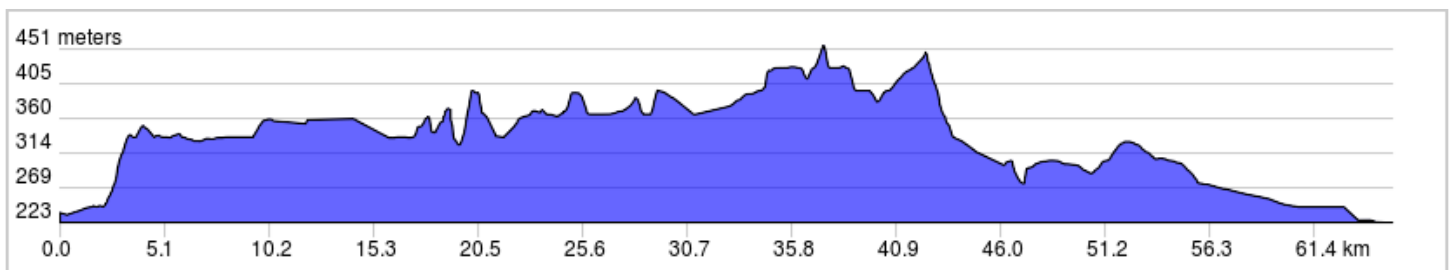

# Road Race: Triple Crown Cat 1 and 2

Distance (Km): Cat 1&2 69k; Description: Neutral ride to Hwy 608 and top of moose hill. Includes Hwy 597/595 and return on 588, Barrie Drive.

Start: Valley Central Public School Just east of Hwy 130

Finish: 400 meters from junction of Barrie Rd and Hwy 130.

Parking: Valley Central Public School on Candy Mt. Road

Comments: For Category 1, 2, 3 and woman, there is a ~8 km neutral zone to HW 608. Racing may commence once all riders are on HW 608. Final placing on the stage earns points toward overall results. Intermediate King of the Mountain (KOM) points also contribute to final overall results. Cat 1 and 2 = 70 km

## Road Race: Triple Crown Cat 1 and 2

0.0	0.0	🚩	Start of route
8.2	8.2	←	L onto ON-597 S
14.5	6.3	←	L to stay on ON-597 S
19.1	4.6	→	R onto ON-595 N
20.0	0.9	①	KOM 1
31.0	11.1	→	R to stay on ON-595 N
46.2	15.2	→	R onto ON-588 E
56.2	10.0	→	R onto Barrie Dr
65.2	9.0	🚩	End of route

65.2 kilometers. +661/-673 meters

---