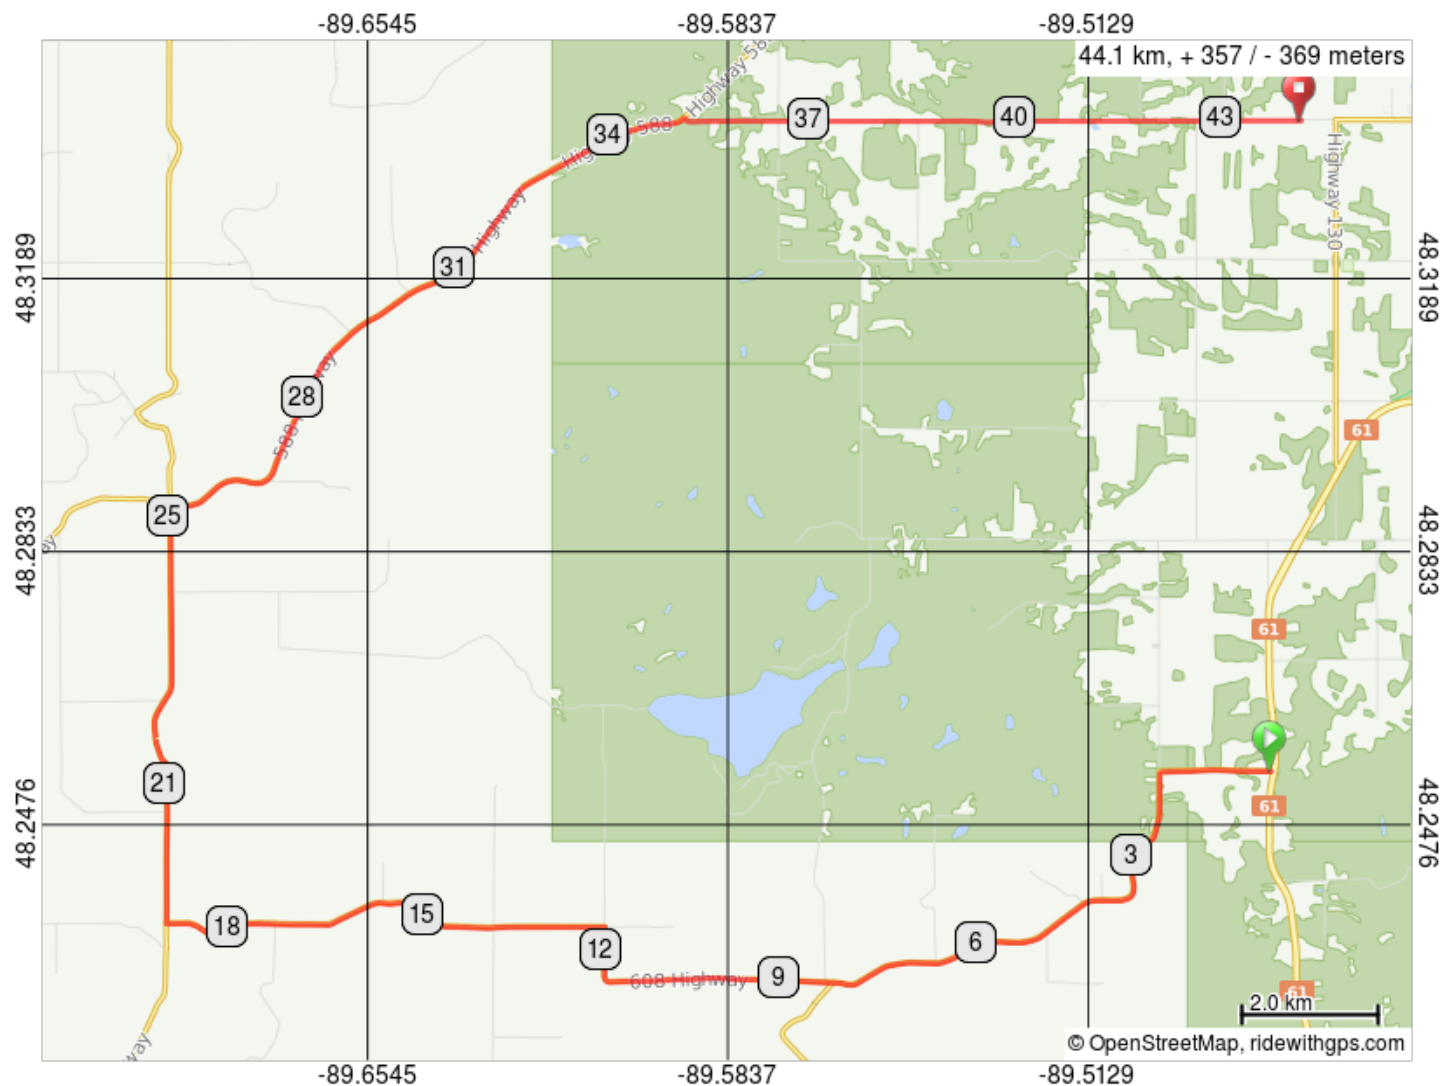

Road Race: Triple Crown Cat 3

Date: July 18 @11 am Distance

Description: Neutral ride to Hwy 608 and top of moose hill. Follow 608 to 595, turn right on 588 and finish at end of Barrie Drive.

Start: Valley Central Public School Just east of Hwy 130

Finish: 400 meters from junction of Barrie Rd and Hwy 130.

Parking: Valley Central Public School on Candy Mt. Road

Comments: For Category 1, 2, 3 and woman, there is a ~8 km neutral zone to HW 608. Racing may commence once all riders are on HW 608. Final placing on the stage earns points toward overall results. Intermediate King of the Mountain (KOM) points also contribute to final overall results. Cat 1 and 2 = 70 km

Road Race: Triple Crown Cat 3

0.0	0.0	🚩	Start of route
12.4	12.4	←	L to stay on ON-608 W
19.0	6.6	→	R onto Hwy 595/ON-595 N (signs for South Gillies)
25.2	6.2	→	R onto ON-588 E
25.3	0.2	🚩	
35.1	9.8	→	R onto Barrie Dr
44.1	9.0	🚩	End of route

44.1 kilometers. +381/-393 meters
