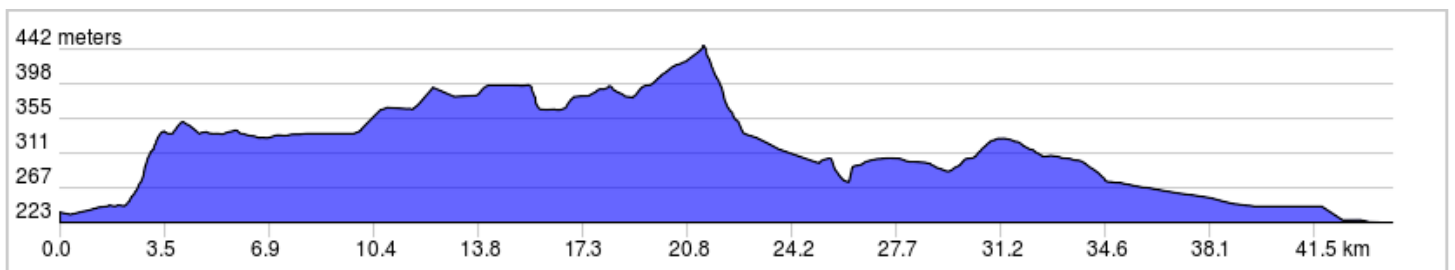

Road Race: Triple Crown Cat 3

Date: July 18 @11 am Distance

Description: Neutral ride to Hwy 608 and top of moose hill. Follow 608 to 595, turn right on 588 and finish at end of Barrie Drive.

Start: Valley Central Public School Just east of Hwy 130

Finish: 400 meters from junction of Barrie Rd and Hwy 130.

Parking: Valley Central Public School on Candy Mt. Road

Comments: For Category 1, 2, 3 and woman, there is a ~8 km neutral zone to HW 608. Racing may commence once all riders are on HW 608. Final placing on the stage earns points toward overall results. Intermediate King of the Mountain (KOM) points also contribute to final overall results. Cat 1 and 2 = 70 km

Road Race: Triple Crown Cat 3

0.0	0.0	🚩	Start of route
12.4	12.4	←	L to stay on ON-608 W
19.0	6.6	→	R onto Hwy 595/ON-595 N (signs for South Gillies)
25.2	6.2	→	R onto ON-588 E
25.3	0.2	🚩	
35.1	9.8	→	R onto Barrie Dr
44.1	9.0	🚩	End of route

44.1 kilometers. +381/-393 meters
