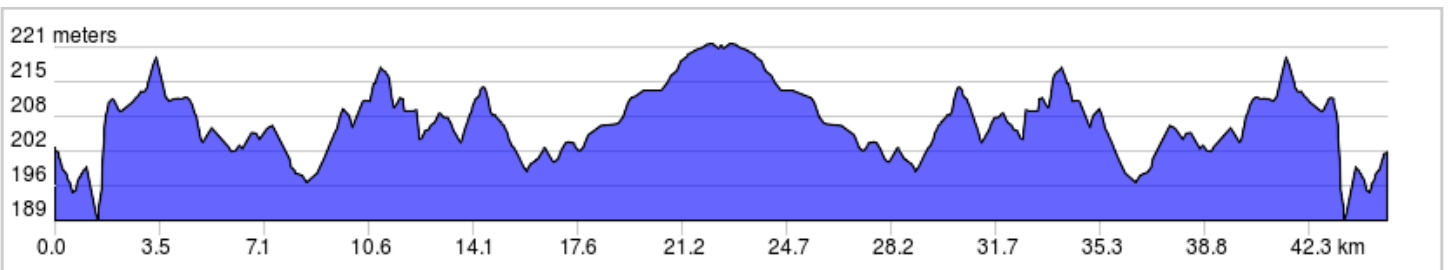

Touring: Lakeshore Drive out and back

Park at the main Boulevard parking lot. Out is 22 km to the Shuniah Firehall.

Touring: Lakeshore Drive out and back

0.0	0.0	▀	Start of route
0.6	0.6	↑	Continue onto Gibson St
1.1	0.5	←	L onto Cumberland St N
2.3	1.2	↑	Continue onto Hodder Ave
3.4	1.1	→	R onto Arundel St
3.7	0.3	↑	Continue onto Strathcona Ave
6.6	2.9	↑	Continue onto Lakeshore Dr
38.3	31.7	↑	Continue onto Strathcona Ave
41.2	2.9	↑	Continue onto Arundel St
41.6	0.3	←	L onto Hodder Ave
43.2	1.6	↑	Continue onto Cumberland St N/ON-11B/ON-17B

43.2 kilometers. +191/-182 meters

43.9	0.7	→	R onto Gibson St
44.4	0.5	↑	Continue onto Lyon Blvd W
45.0	0.6	▀	End of route

1.8 kilometers. +6/-3 meters