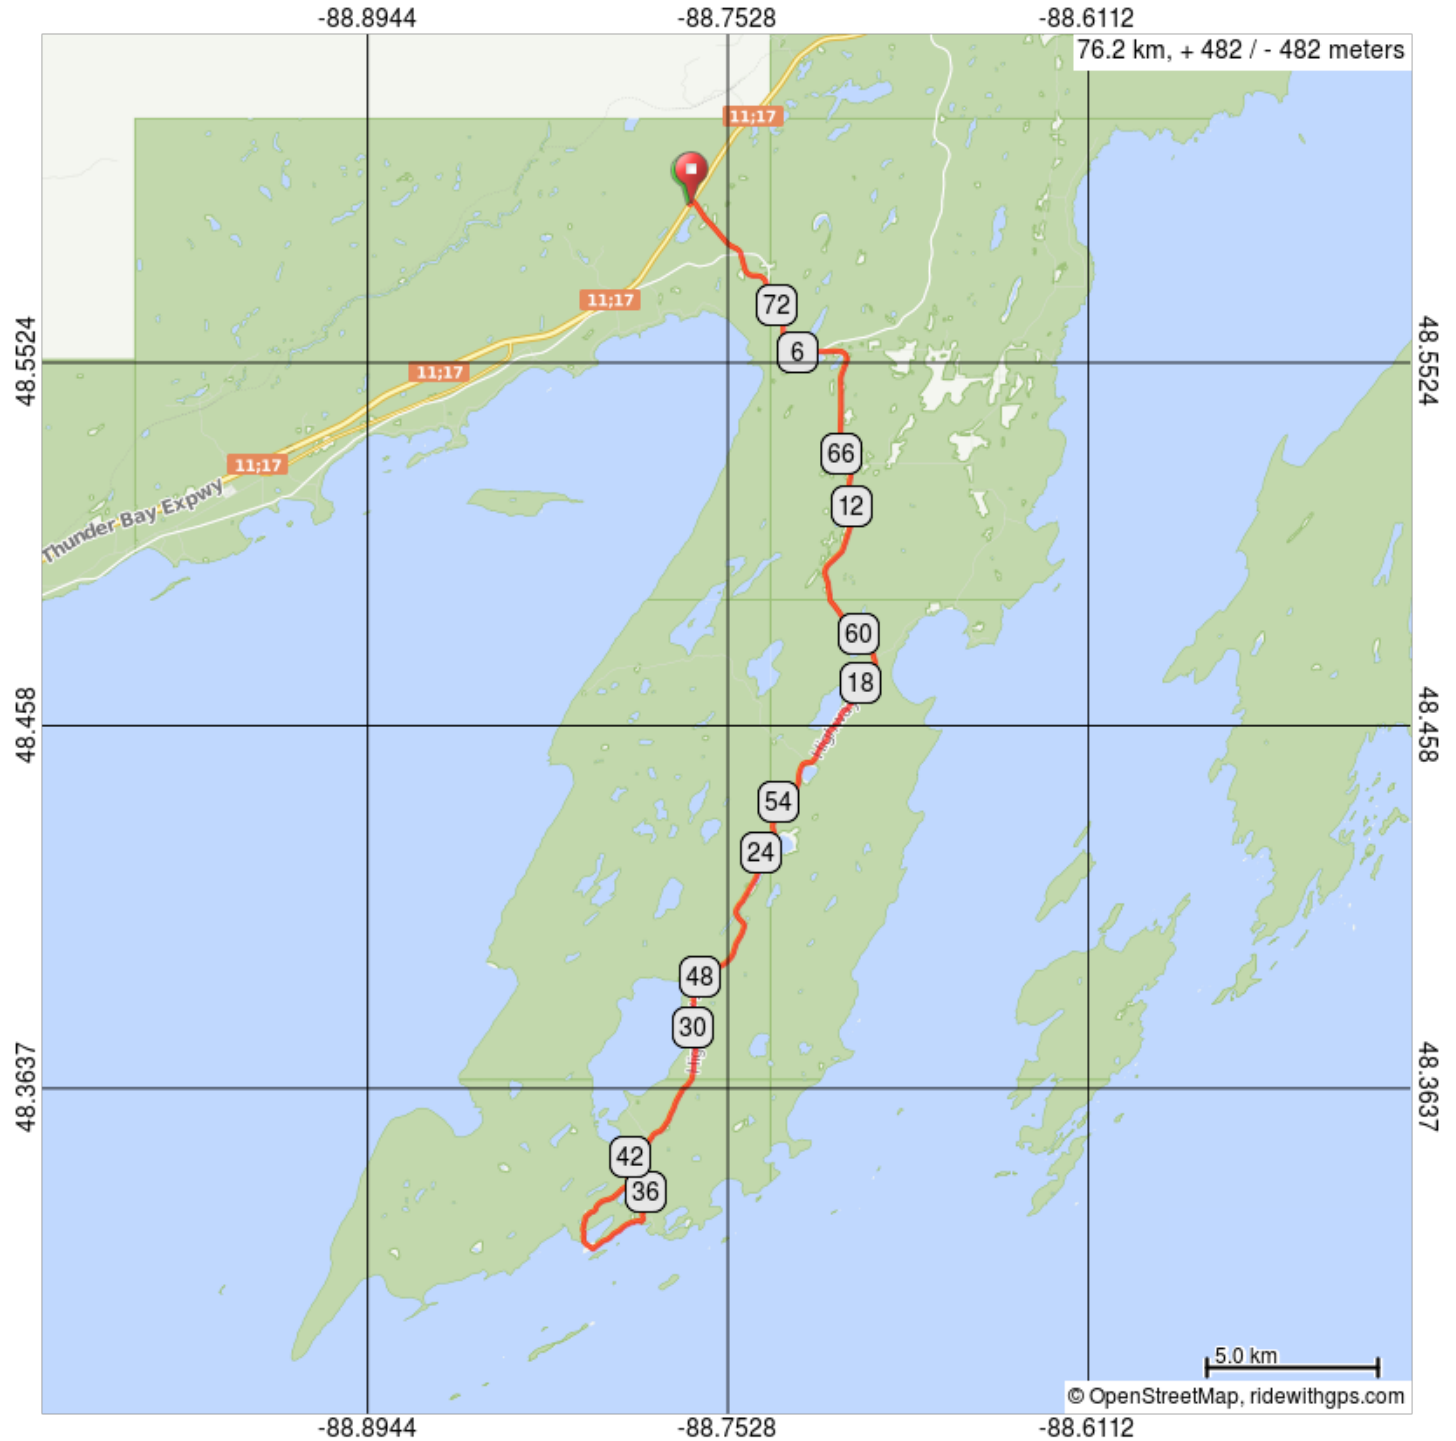

# Touring: Silver Islet Tour

Start at Hwy 11/17 or park in the Joeboy Lake (40 km short route) parking lot.  
Beautiful ride through the park with average terrain on secondary road surface

## Touring: Silver Islet Tour

0.0	0.0	▀	Start of route
0.1	0.1	↑	Continue onto Pass Lake Rd/ON-587 S
35.1	34.9	←	L onto ON-587 N
76.2	41.2	▀	End of route

76.2 kilometers. +509/-510 meters

---