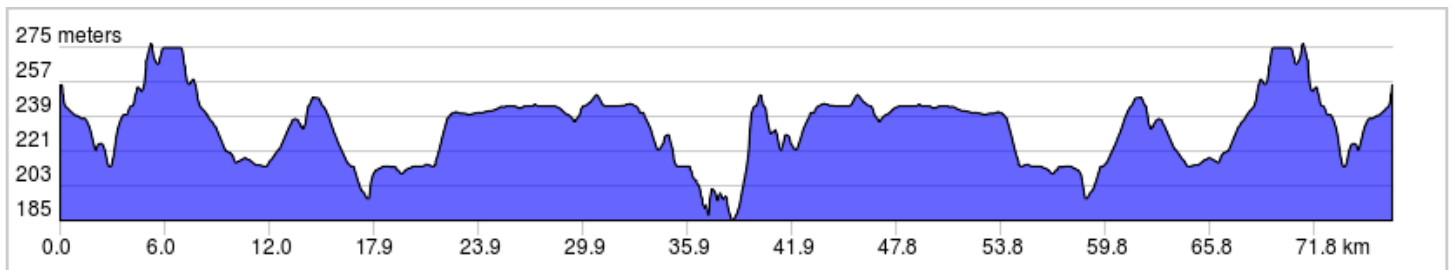

# Touring: Silver Islet Tour

Start at Hwy 11/17 or park in the Joeboy Lake (40 km short route) parking lot.  
Beautiful ride through the park with average terrain on secondary road surface

## Touring: Silver Islet Tour

0.0	0.0	▀	Start of route
0.1	0.1	↑	Continue onto Pass Lake Rd/ON-587 S
35.1	34.9	←	L onto ON-587 N
76.2	41.2	▀	End of route

76.2 kilometers. +509/-510 meters

---