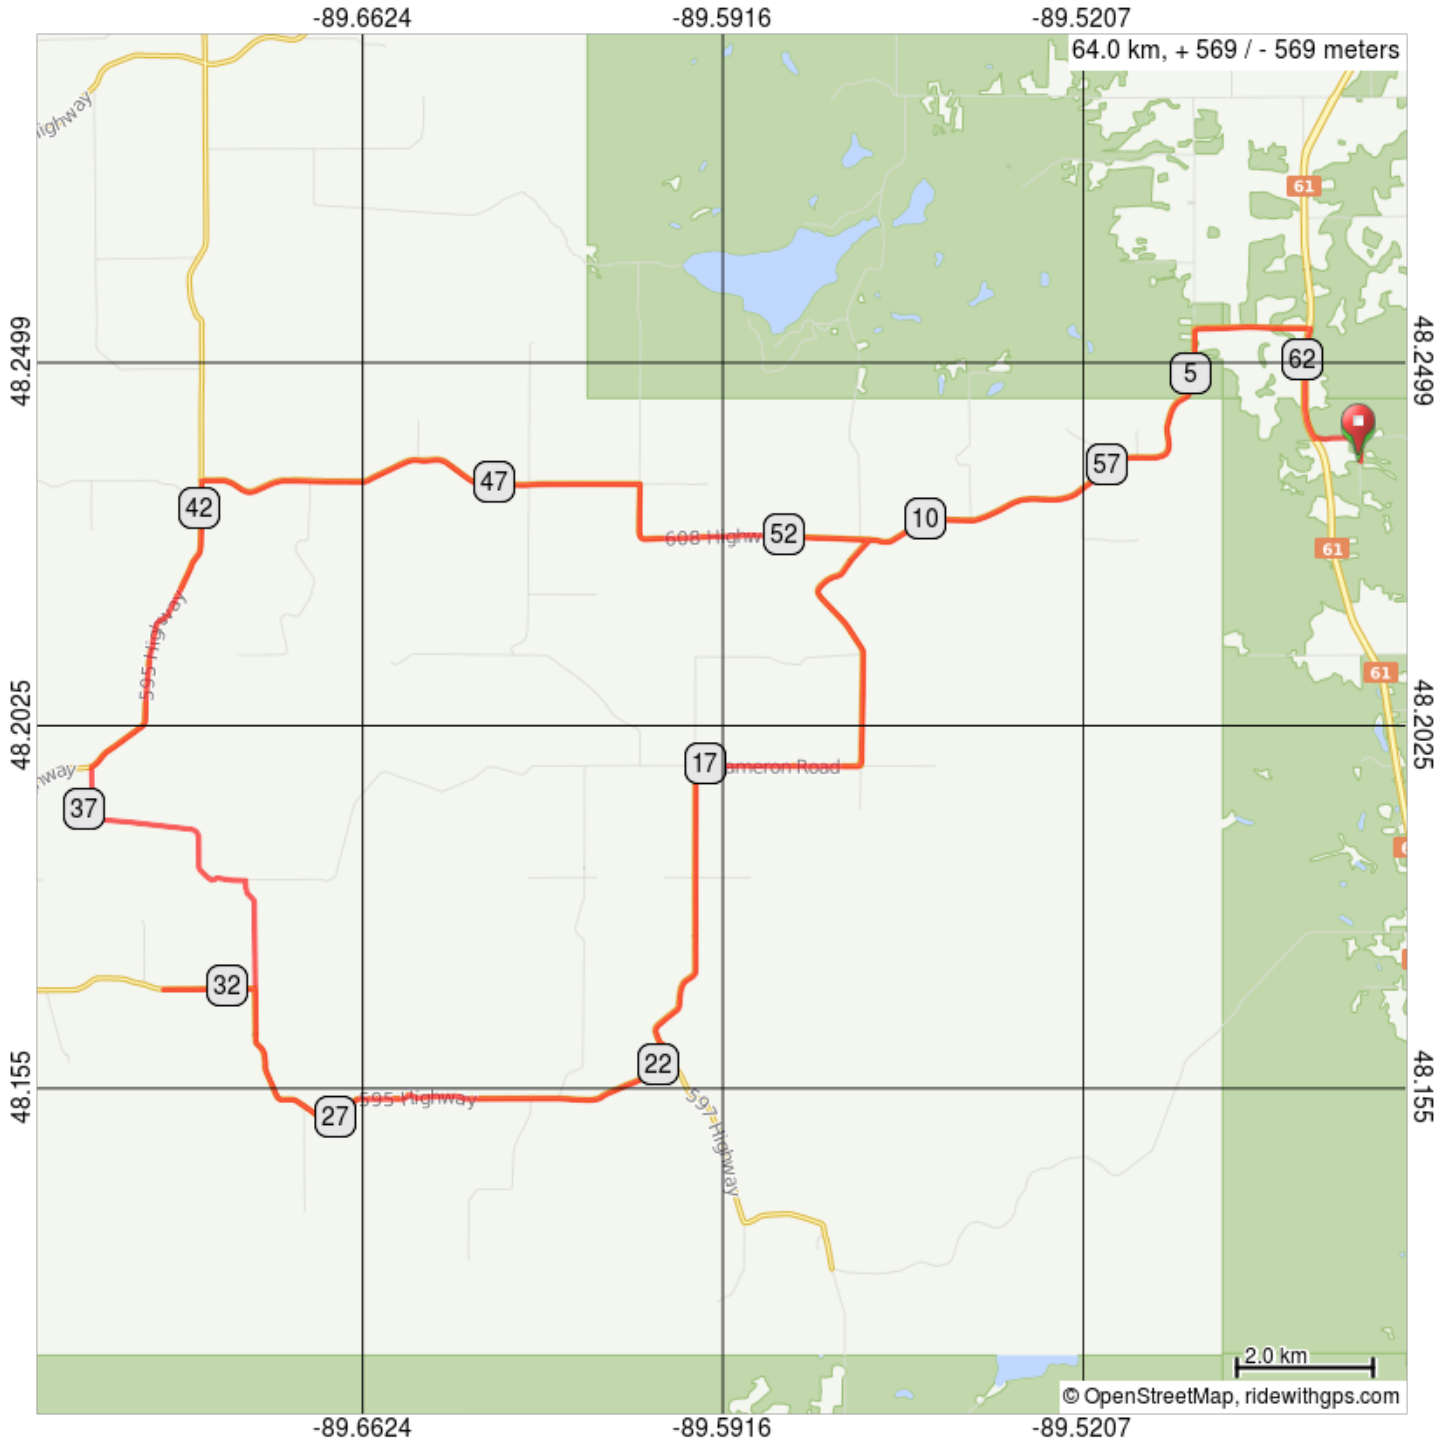

Touring : Blake Hall "Falling Leaves" Long

Park @ Blake Community Hall
Ride through HWY 608, 597, 595 and back to Blake Hall.

Touring : Blake Hall "Falling Leaves" Long

0.0	0.0	▀	Start of route
0.3	0.3	←	L to stay on Blake Hall Rd
1.0	0.7	→	R onto ON-61 N
2.7	1.6	←	L onto ON-608 W (signs for Ontario 608/South Gillies)
10.9	8.3	←	L onto ON-597 S
17.2	6.3	←	L to stay on ON-597 S
21.8	4.6	→	R onto ON-595 N
32.4	10.5	←	L onto Matson Rd
34.0	1.6	←	L onto Wamsley Rd
37.7	3.7	→	R onto Hwy 595/ON-595 N
42.4	4.8	→	R onto ON-608 E
49.1	6.6	→	R to stay on ON-608 E

49.1 kilometers. +559/-413 meters

61.5	12.4	→	R onto ON-61 S (signs for Duluth)
63.1	1.6	←	L onto Blake Hall Rd
63.8	0.7	→	R to stay on Blake Hall Rd
64.0	0.2	▀	End of route

15.0 kilometers. +16/-2 meters