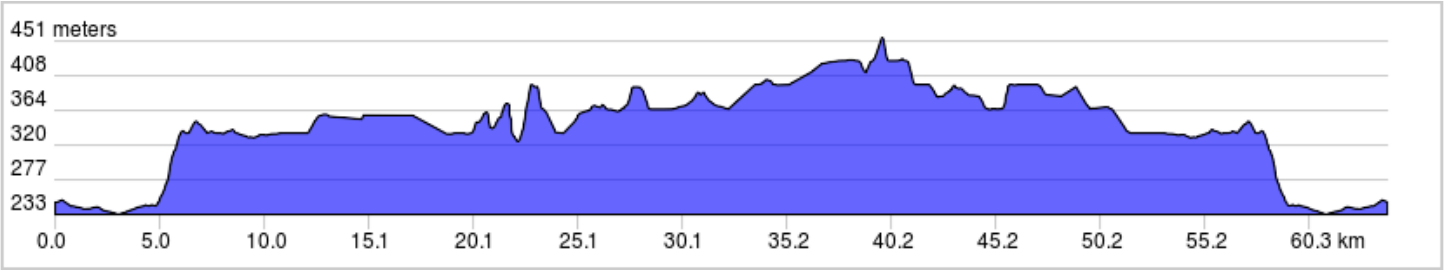

Touring : Blake Hall "Falling Leaves" Long

Park @ Blake Community Hall
Ride through HWY 608, 597, 595 and back to Blake Hall.

Touring : Blake Hall "Falling Leaves" Long

0.0	0.0	▀	Start of route
0.3	0.3	←	L to stay on Blake Hall Rd
1.0	0.7	→	R onto ON-61 N
2.7	1.6	←	L onto ON-608 W (signs for Ontario 608/South Gillies)
10.9	8.3	←	L onto ON-597 S
17.2	6.3	←	L to stay on ON-597 S
21.8	4.6	→	R onto ON-595 N
32.4	10.5	←	L onto Matson Rd
34.0	1.6	←	L onto Wamsley Rd
37.7	3.7	→	R onto Hwy 595/ON-595 N
42.4	4.8	→	R onto ON-608 E
49.1	6.6	→	R to stay on ON-608 E

49.1 kilometers. +559/-413 meters

61.5	12.4	→	R onto ON-61 S (signs for Duluth)
63.1	1.6	←	L onto Blake Hall Rd
63.8	0.7	→	R to stay on Blake Hall Rd
64.0	0.2	▀	End of route

15.0 kilometers. +16/-2 meters