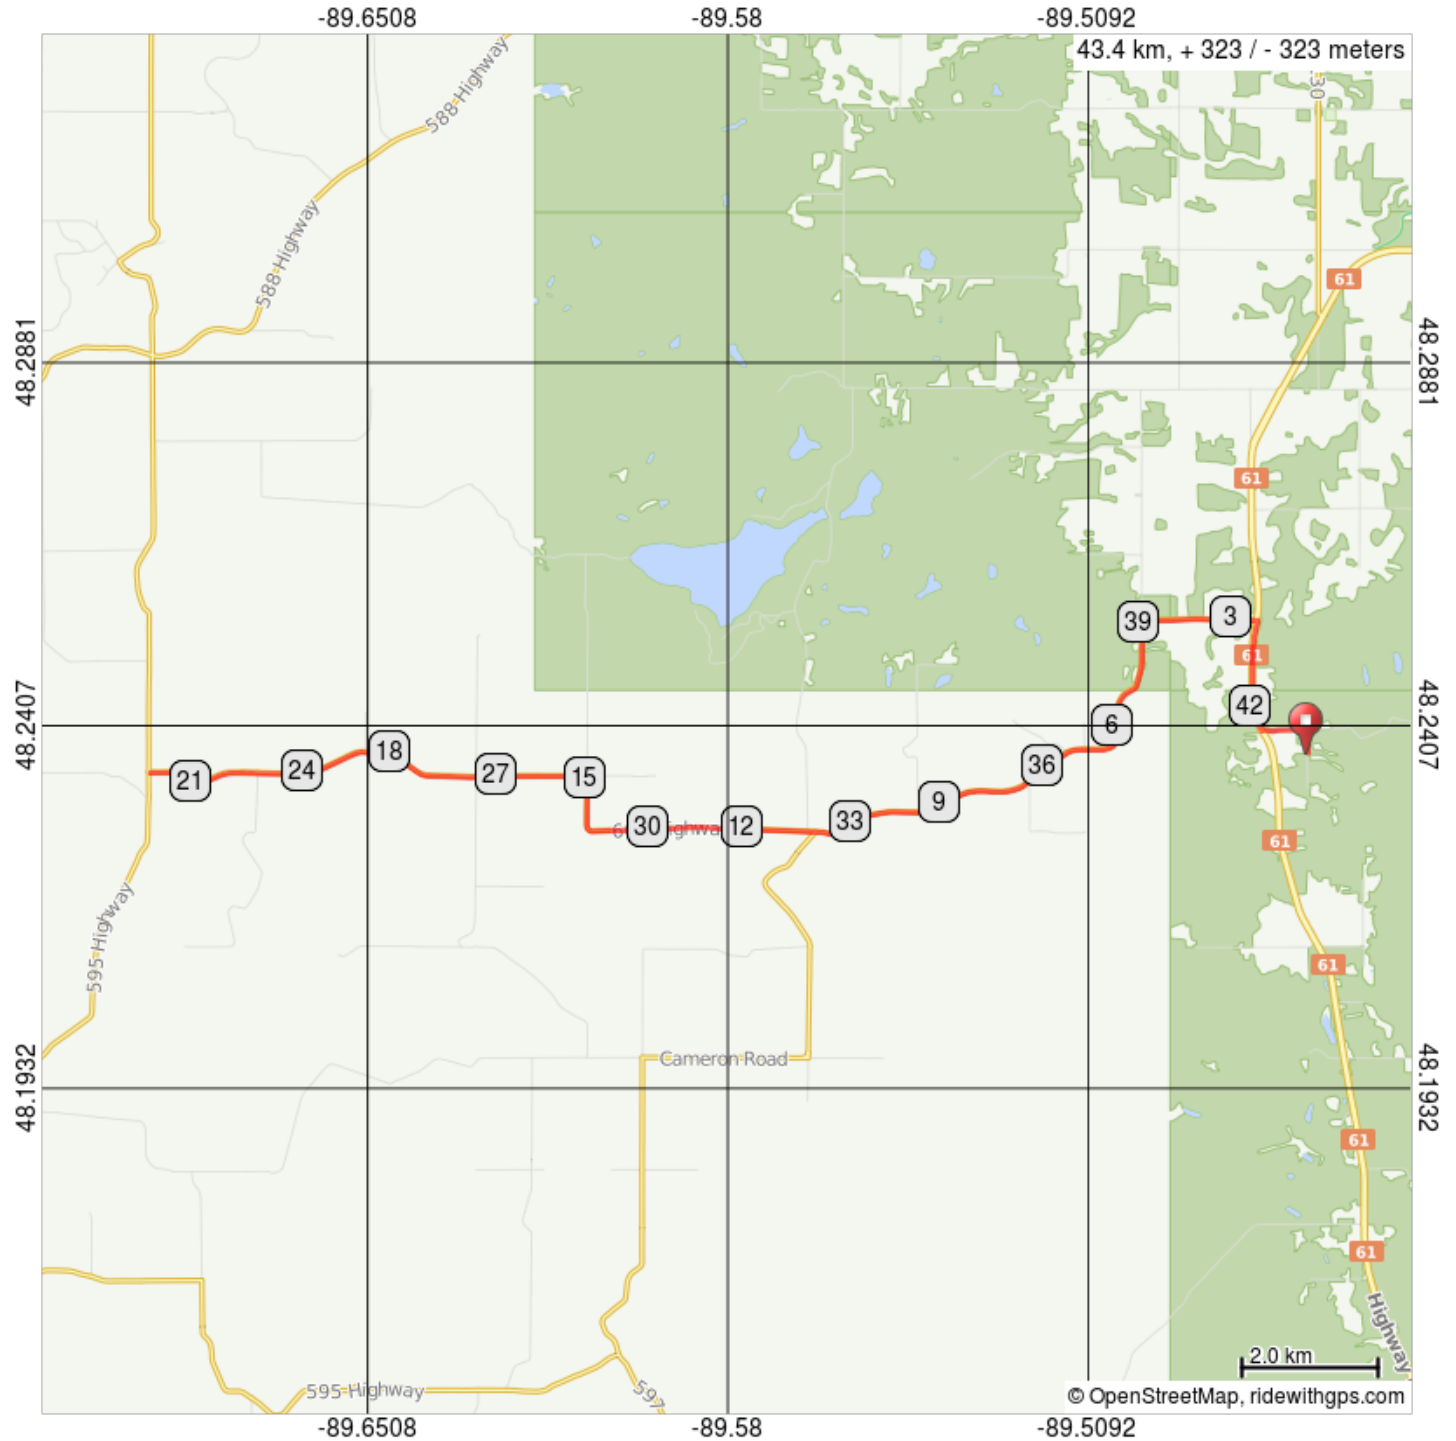

Touring : Blake Hall "Falling Leaves: Short

Park: Blake Community Hall
Ride Hwy 608 to South Gilles and return

Touring : Blake Hall "Falling Leaves: Short

0.0	0.0	▀	Start of route
0.3	0.3	←	L to stay on Blake Hall Rd
1.0	0.7	→	R onto ON-61 N
2.6	1.6	←	L onto ON-608 W (signs for Ontario 608/South Gillies)
15.1	12.4	←	L to stay on ON-608 W
28.3	13.2	→	R to stay on ON-608 E
40.7	12.4	→	R onto ON-61 S (signs for Duluth)
42.4	1.6	←	L onto Blake Hall Rd
43.0	0.7	→	R to stay on Blake Hall Rd
43.4	0.3	▀	End of route

43.4 kilometers. +356/-356 meters
