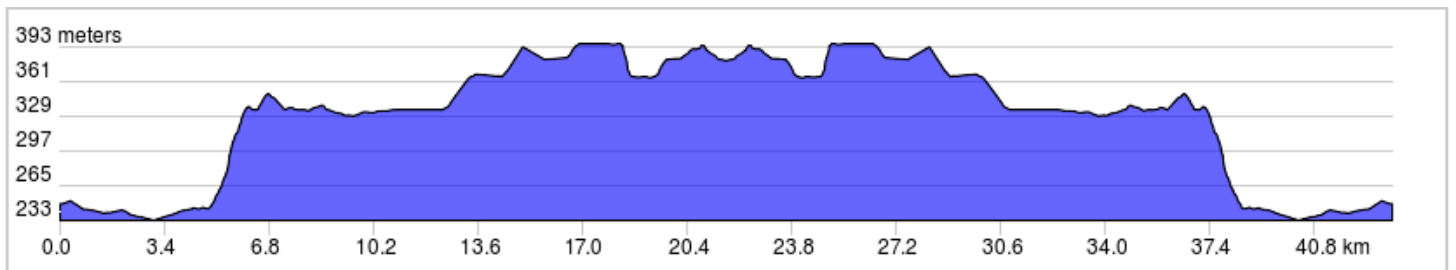

Touring : Blake Hall "Falling Leaves: Short

Park: Blake Community Hall
Ride Hwy 608 to South Gilles and return

Touring : Blake Hall "Falling Leaves: Short

0.0	0.0	▀	Start of route
0.3	0.3	←	L to stay on Blake Hall Rd
1.0	0.7	→	R onto ON-61 N
2.6	1.6	←	L onto ON-608 W (signs for Ontario 608/South Gillies)
15.1	12.4	←	L to stay on ON-608 W
28.3	13.2	→	R to stay on ON-608 E
40.7	12.4	→	R onto ON-61 S (signs for Duluth)
42.4	1.6	←	L onto Blake Hall Rd
43.0	0.7	→	R to stay on Blake Hall Rd
43.4	0.3	▀	End of route

43.4 kilometers. +356/-356 meters
