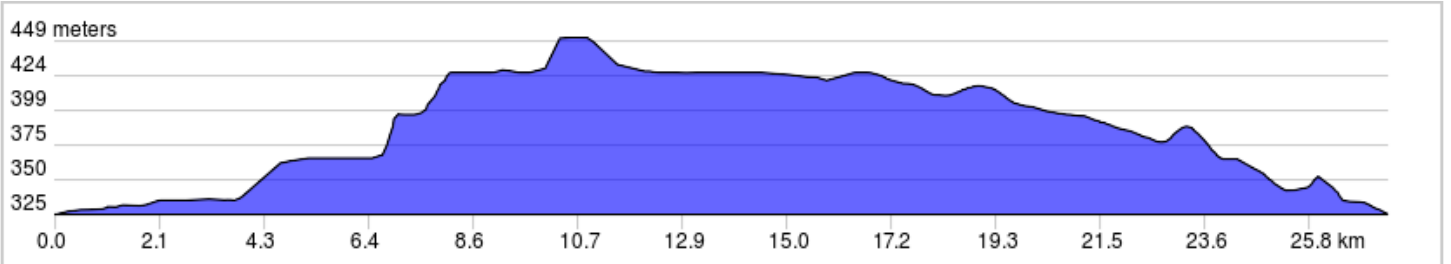

# Touring : Ride/Golf: Dawson/Dog Lake Rd Loop

Park at Emerald Greens GC.

West on Dawson; Right on Mapleward, Right on 591; Right on Dog Lake road and back to Dawson

## Touring : Ride/Golf: Dawson/Dog Lake Rd Loop

0.0	0.0	▀	Start of route
0.0	0.0	→	R onto Dawson Rd/ON-102 W
3.7	3.7	→	R onto Mapleward Rd (signs for Mapleward Road)
13.8	10.1	→	R onto ON-591 S
15.9	2.0	→	R onto Dog Lake Rd/ON-589 S
27.4	11.5	▀	End of route

27.4 kilometers. +162/-161 meters

---